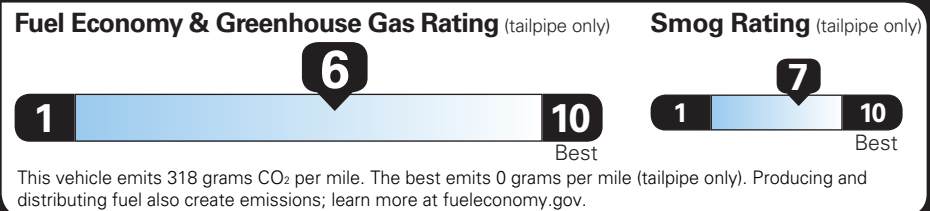

TOTAL OPTIONS	\$2,045.00
TOTAL VEHICLE & OPTIONS	\$29,545.00
DESTINATION CHARGE	1,195.00

TOTAL VEHICLE PRICE* \$30,740.00

EPA DOT Fuel Economy and Environment

Gasoline Vehicle

Fuel Economy

28 MPG combined city/hwy

26 city 31 highway

3.6 gallons per 100 miles

Small SUVs range from 16 to 125 MPG. The best vehicle rates 141 MPGe.

You save \$250 in fuel costs over 5 years compared to the average new vehicle.

Annual fuel cost \$1,450